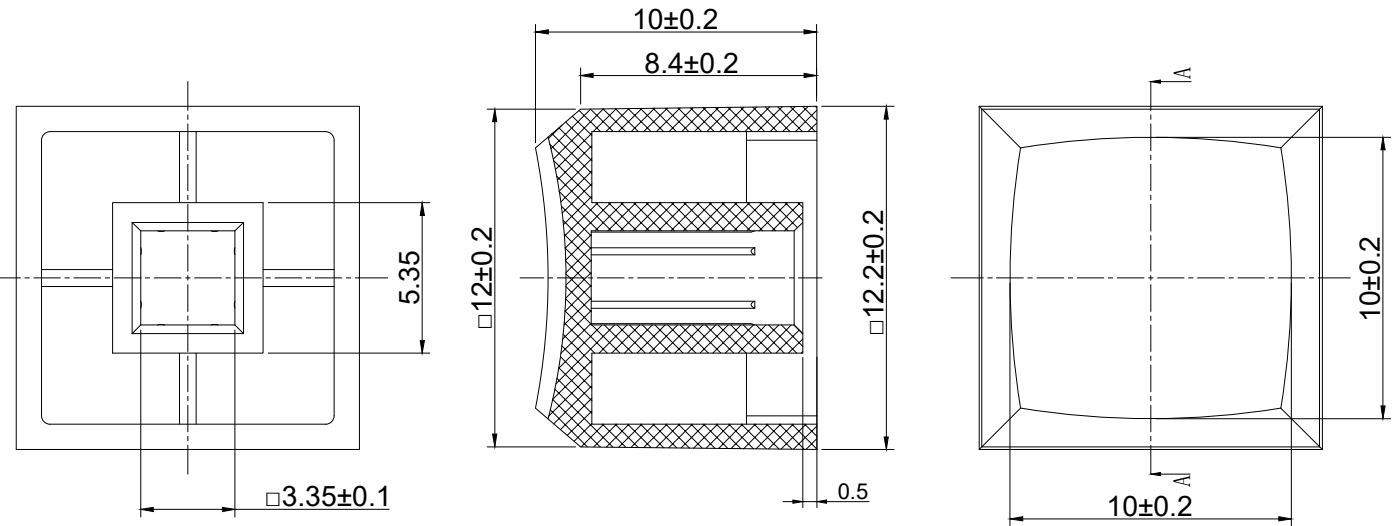

SWITCH CAP
P/N:SC428

Materials: ABS

Color: White, Gray, Claret

Packaging

Bulk Package
Inner Package: Plastic bag
Outer Package: Carton

 WENZHOU KHAN ELECTRONIC	VERSION		 Dimensions are shown:mm(inches)	DESIGNED	JICHENG YU
	KH14FE22E			CHECKED	SHUQING ZHU
	SCALE	SIZE	2026.05.07	APPROVED	Johan Xu
	5:1	A4			